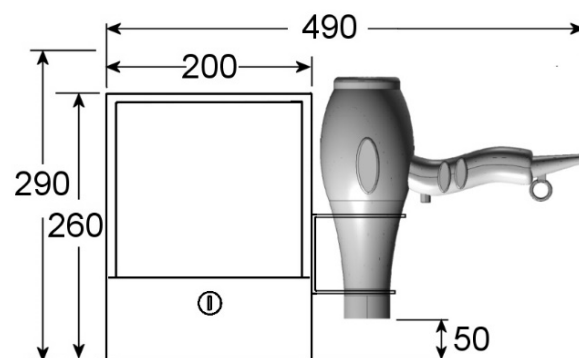

230 volts; 50 Hz

Ergonomic grip with anti-slip bar

Spiral cable 80 - 120 cm length

Packing Details

Width - 33 cm

Height - 28 cm

Depth - 21 cm

Weight – 3.5 kg

Depth = 98mm